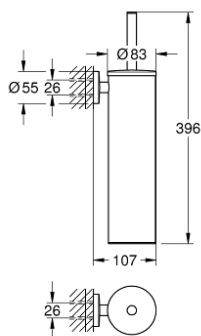

40 696 DC0 ESSENTIALS TOILET BRUSH SET METAL

PRODUCT DESCRIPTION

- Colour: supersteel
- material: metal
- wall mounted
- concealed fastening
- GROHE LongLife finish
- suitable for screwing (including screws and dowels)
- black brush head
- removable inner plastic container

40 696 DC0 ESSENTIALS TOILET BRUSH SET METAL

SPARE PARTS

- 1: brush (Spare part-nr. 40743DC0)
- 1.1: Brush head (Spare part-nr. 40744K00)
- 2: Spare cup for brush (Spare part-nr. 40745K00)