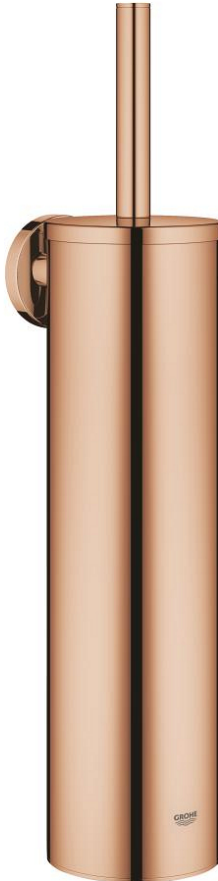

40 696 DA0 ESSENTIALS TOILET BRUSH SET METAL

PRODUCT DESCRIPTION

- Colour: warm sunset
- material: metal
- wall mounted
- concealed fastening
- GROHE LongLife finish
- suitable for screwing (including screws and dowels)
- black brush head
- removable inner plastic container

40 696 DA0 ESSENTIALS TOILET BRUSH SET METAL

SPARE PARTS

- 1: brush (Spare part-nr. 40743DA0)
- 1.1: Brush head (Spare part-nr. 40744K00)
- 2: Spare cup for brush (Spare part-nr. 40745K00)