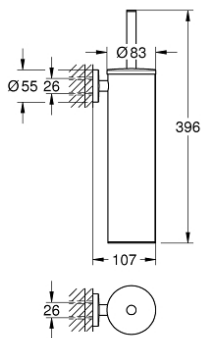

40 696 DA0 ESSENTIALS TOILET BRUSH SET METAL

PRODUCT DESCRIPTION

- Colour: warm sunset
- material: metal
- wall mounted
- concealed fastening
- GROHE LongLife finish
- suitable for screwing (including screws and dowels)
- black brush head
- removable inner plastic container

40 696 DA0 ESSENTIALS TOILET BRUSH SET METAL

SPARE PARTS

- 1: brush (Spare part-nr. 40743DA0)
- 1.1: Brush head (Spare part-nr. 40744K00)
- 2: Spare cup for brush (Spare part-nr. 40745K00)