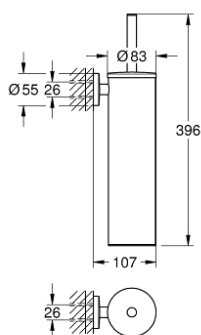

40 696 AL0 ESSENTIALS TOILET BRUSH SET METAL

PRODUCT DESCRIPTION

- Colour: brushed hard graphite
- material: metal
- wall mounted
- concealed fastening
- GROHE LongLife finish
- suitable for screwing (including screws and dowels)
- black brush head
- removable inner plastic container

40 696 AL0 ESSENTIALS TOILET BRUSH SET METAL

SPARE PARTS

- 1: brush (Spare part-nr. 40743AL0)
- 1.1: Brush head (Spare part-nr. 40744K00)
- 2: Spare cup for brush (Spare part-nr. 40745K00)