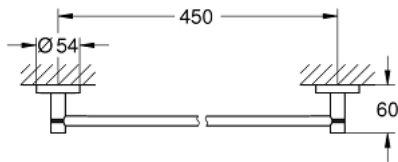

40 688 GN1 ESSENTIALS TOWEL HOLDER

PRODUCT DESCRIPTION

- Colour: brushed cool sunrise
- material: metal
- 504 mm (functional length 450 mm)
- concealed fastening
- GROHE LongLife finish
- suitable for screwing (including screws and dowels) or gluing (glue 40 915 000 sold separately)
- holding force: max. 10 kg
- the specified holding capacity is valid for static (slowly applied) load and intended use only