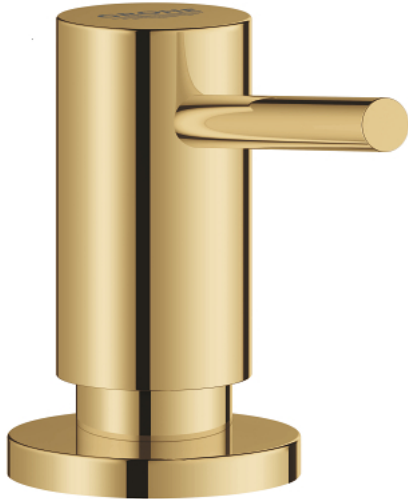

40 535 GL0 COSMOPOLITAN SOAP DISPENSER

PRODUCT DESCRIPTION

- Colour: cool sunrise
- for liquid soap
- storage bin 500 ml
- GROHE LongLife finish