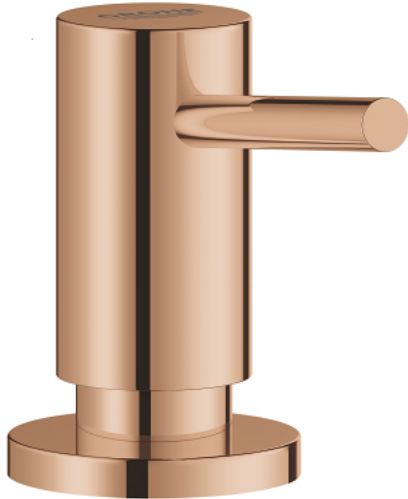

## 40 535 DA0 COSMOPOLITAN SOAP DISPENSER

### PRODUCT DESCRIPTION

- Colour: warm sunset
- for liquid soap
- storage bin 500 ml
- GROHE LongLife finish