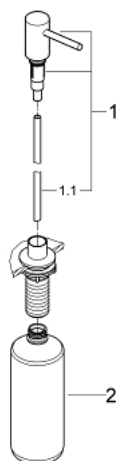

## 40 535 AL0 COSMOPOLITAN SOAP DISPENSER

### PRODUCT DESCRIPTION

- Colour: brushed hard graphite
- for liquid soap
- storage bin 500 ml
- GROHE LongLife finish

### SPARE PARTS

- 1: SPAREPARTS SET (Spare part-nr. 48167AL0)
- 1.1: Pipe (Spare part-nr. 48168000)
- 2: Soap tank (Spare part-nr. 48169000)