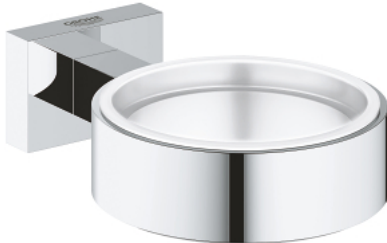

## 40 508 001 ESSENTIALS CUBE HOLDER

### PRODUCT DESCRIPTION

- Colour: chrome
- material: metal
- for crystal glass (40 372 001)
- soap dish (40 368 001) or soap dispenser (40 394 001)
- concealed fastening
- GROHE LongLife finish