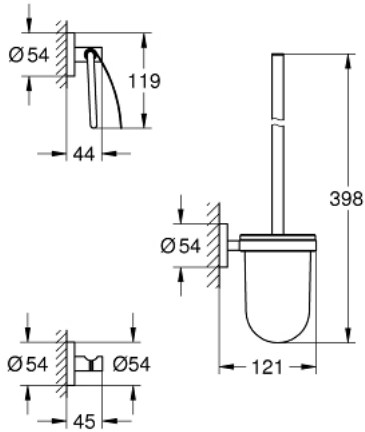

## 40 407 DC1 ESSENTIALS CITY RESTROOM ACCESSORIES SET 3-IN-1

### PRODUCT DESCRIPTION

- Colour: supersteel
- material: glass / metal
- consisting of:
  - toilet brush set (40 374 001)
  - robe hook (40 364 001)
  - toilet paper holder (40 367 001)
- concealed fastening
- GROHE LongLife finish
- suitable for screwing (including screws and dowels) or gluing (glue 40 915 000 sold separately - 3 x needed)

### SPARE PARTS

1: Spare brush (Spare part-nr. 40392DC0)

1.1: Spare brush head (Spare part-nr. 40791001)

2: Spare glass for brush (Spare part-nr. 40393000)