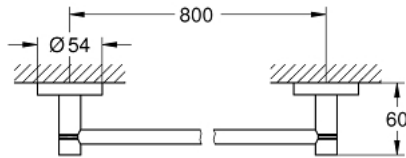

40 386 DL1 ESSENTIALS TOWEL HOLDER

PRODUCT DESCRIPTION

- Colour: brushed warm sunset
- material: metal
- 854 mm (functional length 800 mm)
- concealed fastening
- GROHE LongLife finish
- suitable for screwing (including screws and dowels) or gluing (glue 40 915 000 sold separately - 2 x needed)
- holding force: max. 10 kg
- the specified holding capacity is valid for static (slowly applied) load and intended use only