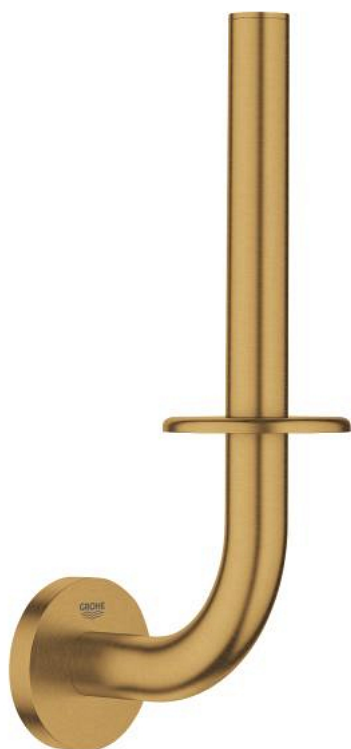

40 385 GN1 ESSENTIALS SPARE TOILET PAPER HOLDER

PRODUCT DESCRIPTION

- Colour: brushed cool sunrise
- material: metal
- wall mounted
- concealed fastening
- GROHE LongLife finish
- suitable for screwing (including screws and dowels) or gluing (glue 40 915 000 sold separately)
- holding force: max. 5 kg
- the specified holding capacity is valid for static (slowly applied) load and intended use only