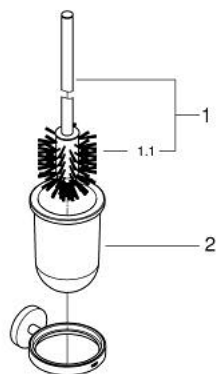

40 374 GL1 ESSENTIALS TOILET BRUSH SET

PRODUCT DESCRIPTION

- Colour: cool sunrise
- material: glass / metal
- wall mounted
- concealed fastening
- GROHE LongLife finish
- suitable for screwing (including screws and dowels) or gluing (glue 40 915 000 sold separately)
- holding force: max. 5 kg
- the specified holding capacity is valid for static (slowly applied) load and intended use only

40 374 GL1 ESSENTIALS TOILET BRUSH SET

SPARE PARTS

- 1: Spare brush (Spare part-nr. 40392GL0)
- 1.1: Spare brush head (Spare part-nr. 40791001)
- 2: Spare glass for brush (Spare part-nr. 40393000)