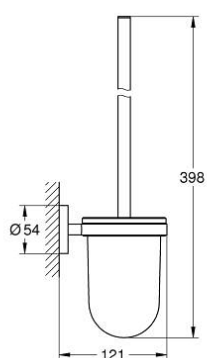

40 374 DC1 ESSENTIALS TOILET BRUSH SET

PRODUCT DESCRIPTION

- Colour: supersteel
- material: glass / metal
- wall mounted
- concealed fastening
- GROHE LongLife finish
- suitable for screwing (including screws and dowels) or gluing (glue 40 915 000 sold separately)
- holding force: max. 5 kg
- the specified holding capacity is valid for static (slowly applied) load and intended use only

40 374 DC1 ESSENTIALS TOILET BRUSH SET

SPARE PARTS

- 1: Spare brush (Spare part-nr. 40392DC0)
- 1.1: Spare brush head (Spare part-nr. 40791001)
- 2: Spare glass for brush (Spare part-nr. 40393000)