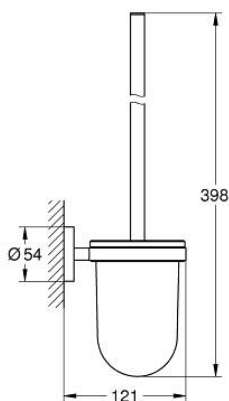

## 40 374 AL1 ESSENTIALS TOILET BRUSH SET

### PRODUCT DESCRIPTION

- Colour: brushed hard graphite
- material: glass / metal
- wall mounted
- concealed fastening
- GROHE LongLife finish
- suitable for screwing (including screws and dowels) or gluing (glue 40 915 000 sold separately)
- holding force: max. 5 kg
- the specified holding capacity is valid for static (slowly applied) load and intended use only

### SPARE PARTS

- 1: Spare brush (Spare part-nr. 40392AL0)
- 1.1: Spare brush head (Spare part-nr. 40791001)
- 2: Spare glass for brush (Spare part-nr. 40393000)