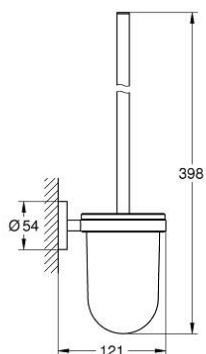

40 374 A01 ESSENTIALS TOILET BRUSH SET

PRODUCT DESCRIPTION

- Colour: hard graphite
- material: glass / metal
- wall mounted
- concealed fastening
- GROHE LongLife finish
- suitable for screwing (including screws and dowels) or gluing (glue 40 915 000 sold separately)
- holding force: max. 5 kg
- the specified holding capacity is valid for static (slowly applied) load and intended use only

40 374 A01 ESSENTIALS TOILET BRUSH SET

SPARE PARTS

- 1: Spare brush (Spare part-nr. 40392A00)
- 1.1: Spare brush head (Spare part-nr. 40791001)
- 2: Spare glass for brush (Spare part-nr. 40393000)