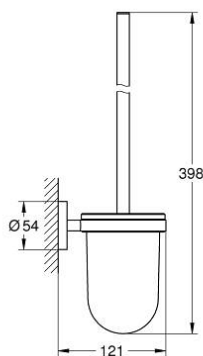

40 374 001 ESSENTIALS TOILET BRUSH SET

PRODUCT DESCRIPTION

- Colour: chrome
- material: glass / metal
- wall mounted
- concealed fastening
- GROHE LongLife finish
- suitable for screwing (including screws and dowels) or gluing (glue 40 915 000 sold separately)
- holding force: max. 5 kg
- the specified holding capacity is valid for static (slowly applied) load and intended use only

40 374 001 ESSENTIALS TOILET BRUSH SET

SPARE PARTS

- 1: Spare brush (Spare part-nr. 40392000)
- 1.1: Spare brush head (Spare part-nr. 40791001)
- 2: Spare glass for brush (Spare part-nr. 40393000)