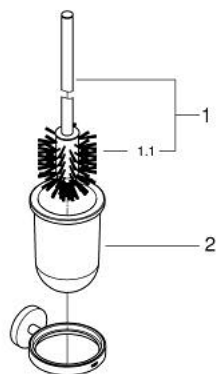

40 374 001 ESSENTIALS TOILET BRUSH SET

PRODUCT DESCRIPTION

- Colour: chrome
- material: glass / metal
- wall mounted
- concealed fastening
- GROHE LongLife finish
- suitable for screwing (including screws and dowels) or gluing (glue 40 915 000 sold separately)
- holding force: max. 5 kg
- the specified holding capacity is valid for static (slowly applied) load and intended use only

40 374 001 ESSENTIALS TOILET BRUSH SET

SPARE PARTS

- 1: Spare brush (Spare part-nr. 40392000)
- 1.1: Spare brush head (Spare part-nr. 40791001)
- 2: Spare glass for brush (Spare part-nr. 40393000)