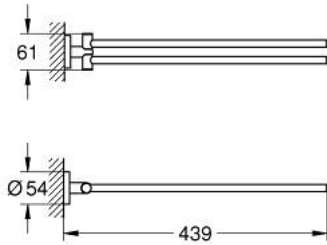

40 371 DC1 ESSENTIALS TOWEL HOLDER

PRODUCT DESCRIPTION

- Colour: supersteel
- material: metal
- 2 arms, pivotable
- 439 mm
- concealed fastening
- GROHE LongLife finish
- suitable for screwing (including screws and dowels)