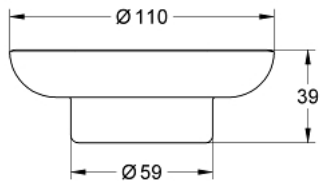

40 368 001 ESSENTIALS SOAP DISH

PRODUCT DESCRIPTION

- Colour: glass clear
- material: glass
- fits in the following holders:
 - Essentials (40 369 xx1/102 466 2430)
 - Essentials Cube (40 508)
 - Bau Cosmopolitan (40 585)
 - Essentials Authentic (40 652)