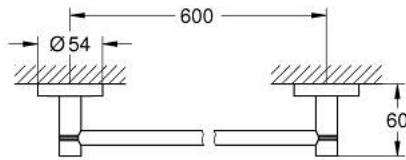

40 366 GL1 ESSENTIALS TOWEL HOLDER

PRODUCT DESCRIPTION

- Colour: cool sunrise
- material: metal
- 654 mm (functional length 600 mm)
- concealed fastening
- GROHE LongLife finish
- suitable for screwing (including screws and dowels) or gluing (glue 40 915 000 sold separately)
- holding force: max. 10 kg
- the specified holding capacity is valid for static (slowly applied) load and intended use only