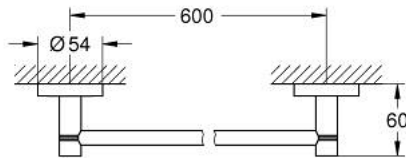

40 366 DA1 ESSENTIALS TOWEL HOLDER

PRODUCT DESCRIPTION

- Colour: warm sunset
- material: metal
- 654 mm (functional length 600 mm)
- concealed fastening
- GROHE LongLife finish
- suitable for screwing (including screws and dowels) or gluing (glue 40 915 000 sold separately)
- holding force: max. 10 kg
- the specified holding capacity is valid for static (slowly applied) load and intended use only