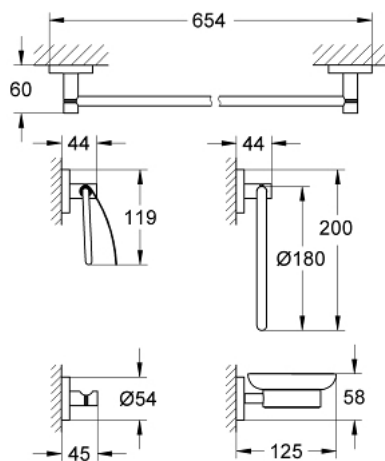

40 344 001 ESSENTIALS MASTER BATHROOM ACCESSORIES SET 5-IN-1

PRODUCT DESCRIPTION

- Colour: chrome
- material: glass / metal
- consisting of:
 - towel ring (40 365 001)
 - towel rail, 600 mm (40 366 001)
 - robe hook (40 364 001)
 - paper holder with cover (40 367 001)
 - soap dish with holder (40 444 001)
- concealed fastening
- GROHE LongLife finish
- suitable for screwing (including screws and dowels) or gluing (glue 40 915 000 sold separately)

40 344 001 **ESSENTIALS MASTER BATHROOM ACCESSORIES SET 5-IN-1**

SPARE PARTS

1: Soap dish (Spare part-nr. 40368001)