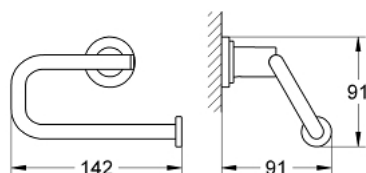

40 313 000 ATRIO TOILET PAPER HOLDER

PRODUCT DESCRIPTION

- Colour: chrome
- without cover
- GROHE LongLife finish

Pure Freude
an Wasser

40 313 000 **ATRIO TOILET PAPER HOLDER**

SPARE PARTS

1: Fastening set Atrio Accessories (Spare part-nr. 40037000)