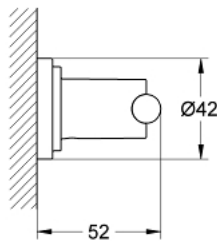

40 312 000 **ATRIO BATHROBE HOOK**

PRODUCT DESCRIPTION

- Colour: chrome
- GROHE LongLife finish

Pure Freude
an Wasser

40 312 000 **ATRIO BATHROBE HOOK**

SPARE PARTS

1: Fastening set Atrio Accessories (Spare part-nr. 40037000)