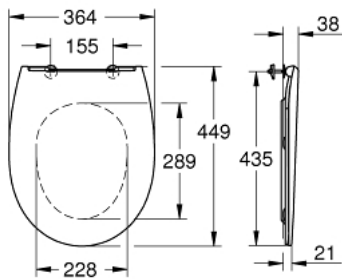

39 898 000 **BAU CERAMIC WC SEAT SOFT CLOSE SLIM**

PRODUCT DESCRIPTION

- Colour: alpine white
- with lid
- slim design
- quick release function
- detachable
- material: Duroplast
- including fixation set
- stainless steel hinges
- easy fixation from above
- weight bearing capacity 150 kg
- compatible with Bau Ceramic bowls 39 427 000, 39 430 000 and 39 431 000