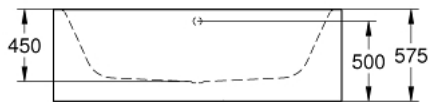

39 729 000 ESSENCE BATHTUB

PRODUCT DESCRIPTION

- Colour: alpine white
- free standing
- 180 x 80 cm
- height 57.5 cm
- water volume 240 l
- usable volume 170 l
- with overflow
- sanitary titan steel
- suitable for Talento waste sets (28 943 000 + 19 025 000)
- suitable for waste set Viega Multiplex Trio (functional unit 6161.62/727970 + chrome parts Visign MT3 6161.13/725792)
- includes noise suppression mats