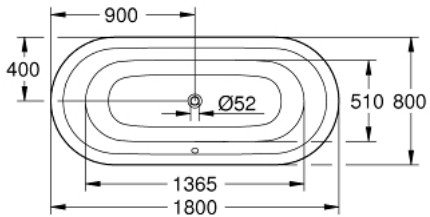

39 729 000 ESSENCE BATHTUB

PRODUCT DESCRIPTION

- Colour: alpine white
- free standing
- 180 x 80 cm
- height 57.5 cm
- water volume 240 l
- usable volume 170 l
- with overflow
- sanitary titan steel
- suitable for Talento waste sets (28 943 000 + 19 025 000)
- suitable for waste set Viega Multiplex Trio (functional unit 6161.62/727970 + chrome parts Visign MT3 6161.13/725792)
- includes noise suppression mats