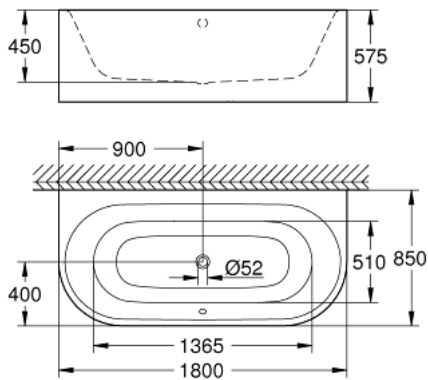

39 622 000 ESSENCE BATHTUB

PRODUCT DESCRIPTION

- Colour: alpine white
- back-to-wall
- 180 x 85 cm
- height 57.5 cm
- water volume 240 l
- usable volume 170 l
- with overflow
- sanitary titan steel
- suitable for Talento waste sets (28 943 000 + 19 025 000)
- suitable for waste set Viega Multiplex Trio (functional unit 6161.62/727970 + chrome parts Visign MT3 6161.13/725792)
- includes noise suppression mats