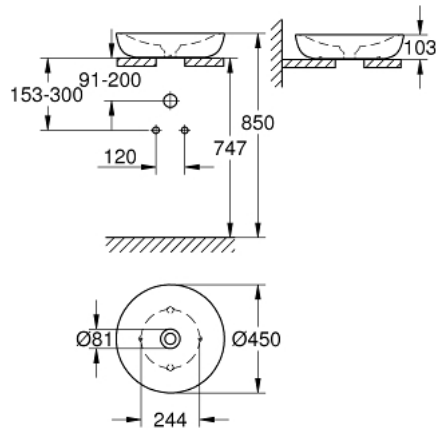

## 39 609 00H ESSENCE VESSEL BASIN 45

### PRODUCT DESCRIPTION

- Colour: alpine white
- without overflow
- 450 x 450 mm
- including fixation set
- including ceramic waste, removable cover
- non-closable
- sanitary ware
- GROHE HyperClean anti-bacterial glazing
- GROHE AquaCeramic antistick coating