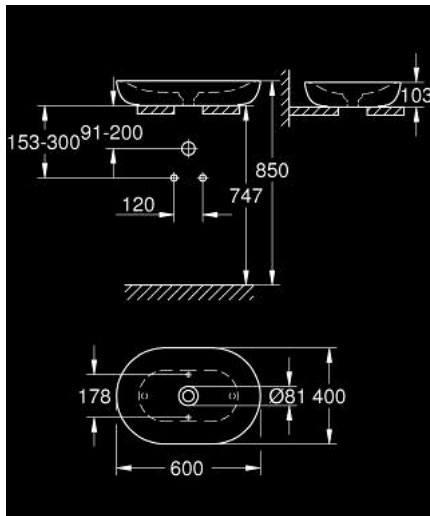

## 39 608 00H ESSENCE VESSEL BASIN 60

### PRODUCT DESCRIPTION

- Colour: alpine white
- without overflow
- 600 x 400 mm
- including fixation set
- including ceramic waste, removable cover
- non-closable
- sanitary ware
- GROHE HyperClean anti-bacterial glazing
- GROHE AquaCeramic antistick coating