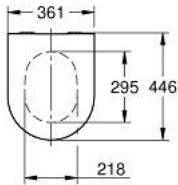

39 577 001 ESSENCE WC SEAT SOFT CLOSE

PRODUCT DESCRIPTION

- Colour: alpine white
- with lid
- quick release function
- detachable
- material: Duroplast
- including fixation set
- stainless steel hinges
- compatible with all Essence bowls