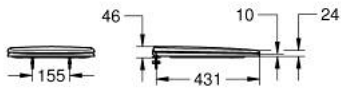

39 577 001 ESSENCE WC SEAT SOFT CLOSE

PRODUCT DESCRIPTION

- Colour: alpine white
- with lid
- quick release function
- detachable
- material: Duroplast
- including fixation set
- stainless steel hinges
- compatible with all Essence bowls