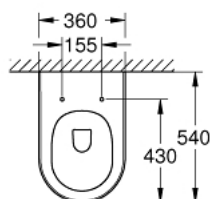

## 39 571 00H ESSENCE WALL HUNG WC

### PRODUCT DESCRIPTION

- Colour: alpine white
- for concealed cistern
- wash down
- rimless
- horizontal outlet
- class 1, full flush 6 l, 5 l according to EN997
- flushes with 4.5 l for full flush, 3 l for small flush
- including fixation set
- sanitary ware
- fully skirted with invisible fixation
- GROHE HyperClean anti-bacterial glazing
- GROHE AquaCeramic antistick coating
- compatible with seat and cover 39 577 001 (soft close)