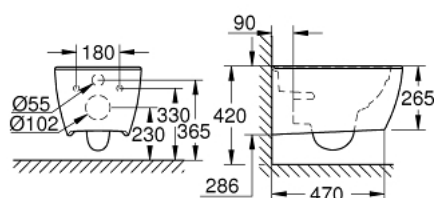

### PRODUCT DESCRIPTION

- Colour: alpine white
- for concealed cistern
- wash down
- rimless
- horizontal outlet
- class 1, full flush 6 l, 5 l according to EN997
- flushes with 4.5 l for full flush, 3 l for small flush
- including fixation set
- sanitary ware
- fully skirted with invisible fixation
- GROHE HyperClean anti-bacterial glazing
- GROHE AquaCeramic antistick coating
- compatible with seat and cover 39 577 001 (soft close)