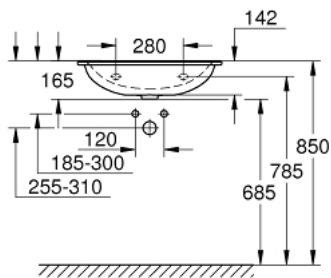

39 568 00H ESSENCE VANITY BASIN 60

PRODUCT DESCRIPTION

- Colour: alpine white
- wall hung
- 1 hole punched, 2 holes pre-punched
- with overflow on opposite site to faucet
- suitable for vanity units
- 600 x 460 mm
- sanitary ware
- GROHE HyperClean anti-bacterial glazing
- GROHE AquaCeramic antistick coating