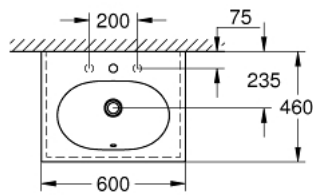

39 568 00H ESSENCE VANITY BASIN 60

PRODUCT DESCRIPTION

- Colour: alpine white
- wall hung
- 1 hole punched, 2 holes pre-punched
- with overflow on opposite site to faucet
- suitable for vanity units
- 600 x 460 mm
- sanitary ware
- GROHE HyperClean anti-bacterial glazing
- GROHE AquaCeramic antistick coating