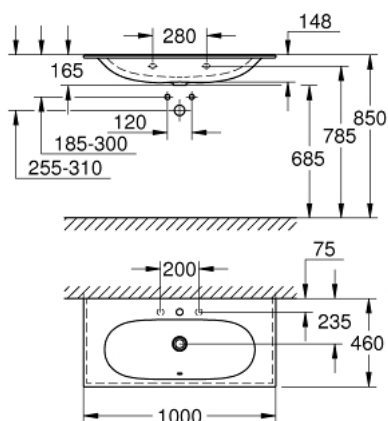

39 566 00H ESSENCE VANITY BASIN 100

PRODUCT DESCRIPTION

- Colour: alpine white
- wall hung
- 1 hole punched, 2 holes pre-punched
- with overflow on opposite site to faucet
- suitable for vanity units
- 1000 x 460 mm
- sanitary ware
- GROHE HyperClean anti-bacterial glazing
- GROHE AquaCeramic antistick coating
- wash basin underside: grinded