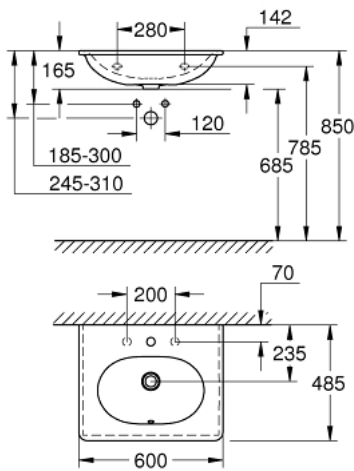

39 565 00H ESSENCE WASH BASIN 60

PRODUCT DESCRIPTION

- Colour: alpine white
- wall hung
- 1 hole punched, 2 holes pre-punched
- with overflow on opposite site to faucet
- 600 x 485 mm
- sanitary ware
- GROHE HyperClean anti-bacterial glazing
- GROHE AquaCeramic antistick coating