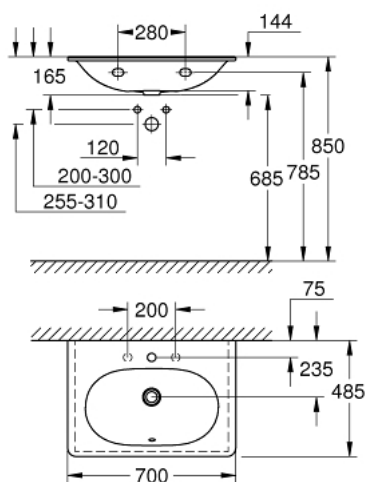

39 564 00H ESSENCE WASH BASIN 70

PRODUCT DESCRIPTION

- Colour: alpine white
- wall hung
- 1 hole punched, 2 holes pre-punched
- with overflow on opposite site to faucet
- 700 x 485 mm
- sanitary ware
- GROHE HyperClean anti-bacterial glazing
- GROHE AquaCeramic antistick coating