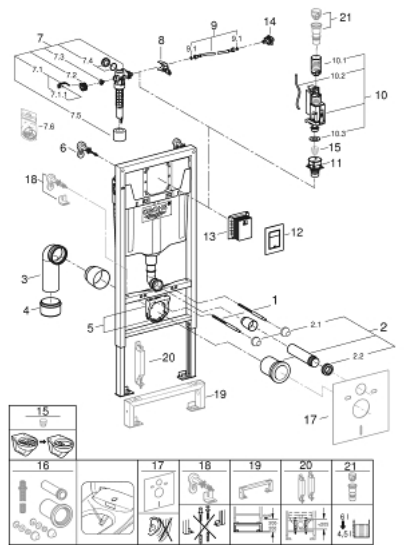

39 501 000 RAPID SL 3-IN-1 SET FOR WC, 1.13 M INSTALLATION HEIGHT

PRODUCT DESCRIPTION

- Colour: chrome
- with flushing cistern GD 2
- consisting of:
 - Rapid SL element for WC (38 528 001)
 - Skate Cosmopolitan S flush plate, chrome (37 535 000)
 - wall brackets (38 558 00M)
- including revision shaft 40 911 000 for mounting of small flush plates

39 501 000 RAPID SL 3-IN-1 SET FOR WC, 1.13 M INSTALLATION HEIGHT

SPARE PARTS

- 1: Threaded bolt (Spare part-nr. 4276400M)
- 2: WC inlet and outlet connecting set (Spare part-nr. 37311K00)
- 2.1: Basin fastening (Spare part-nr. 43511SH0)
- 2.2: Connector (Spare part-nr. 37119000)
- 3: PP-outlet bend Ø 90 mm (Spare part-nr. 42327000)
- 4: 4" Outlet Adaptor for Rapid SL (Spare part-nr. 42242000)
- 5: Support for outlet bend (Spare part-nr. 42243000)
- 6: Wall brackets