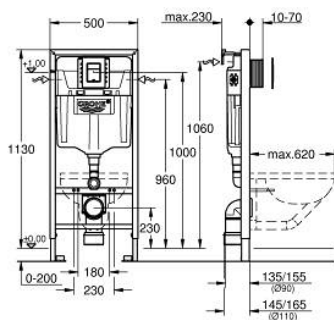

39 501 000 RAPID SL 3-IN-1 SET FOR WC, 1.13 M INSTALLATION HEIGHT

PRODUCT DESCRIPTION

- Colour: chrome
- with flushing cistern GD 2
- consisting of:
 - Rapid SL element for WC (38 528 001)
 - Skate Cosmopolitan S flush plate, chrome (37 535 000)
 - wall brackets (38 558 00M)
- including revision shaft 40 911 000 for mounting of small flush plates

39 501 000 RAPID SL 3-IN-1 SET FOR WC, 1.13 M INSTALLATION HEIGHT

SPARE PARTS

- 1: Threaded bolt (Spare part-nr. 4276400M)
- 2: WC inlet and outlet connecting set (Spare part-nr. 37311K00)
- 2.1: Basin fastening (Spare part-nr. 43511SH0)
- 2.2: Connector (Spare part-nr. 37119000)
- 3: PP-outlet bend Ø 90 mm (Spare part-nr. 42327000)
- 4: 4" Outlet Adaptor for Rapid SL (Spare part-nr. 42242000)
- 5: Support for outlet bend (Spare part-nr. 42243000)
- 6: Wall brackets