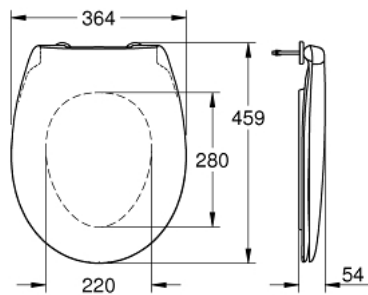

39 493 000 **BAU CERAMIC WC SEAT SOFT CLOSE**

PRODUCT DESCRIPTION

- Colour: alpine white
- with lid
- quick release function
- detachable
- material: Duroplast
- including fixation set
- stainless steel hinges
- easy fixation from above
- compatible with all Bau Ceramic bowls except 39 910 000 and 112 948 SH00

39 493 000 **BAU CERAMIC WC SEAT SOFT CLOSE**

SPARE PARTS

- 1: Damper (Spare part-nr. 49528000)
- 2: Buffer set (Spare part-nr. 49530000)
- 3: Fixing set (Spare part-nr. 49529000)