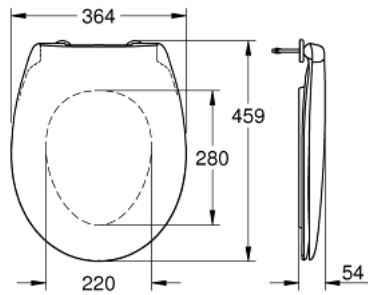

39 492 000 BAU CERAMIC WC SEAT

PRODUCT DESCRIPTION

- Colour: alpine white
- with lid
- quick release function
- detachable
- material: Duroplast
- including fixation set
- stainless steel hinges
- easy fixation from above
- weight bearing capacity 150 kg
- compatible with all Bau Ceramic bowls except 39 910 000

39 492 000 **BAU CERAMIC WC SEAT**

SPARE PARTS

- 1: Damper (Spare part-nr. 49528000)
- 2: Buffer set (Spare part-nr. 49530000)
- 3: Fixing set (Spare part-nr. 49529000)