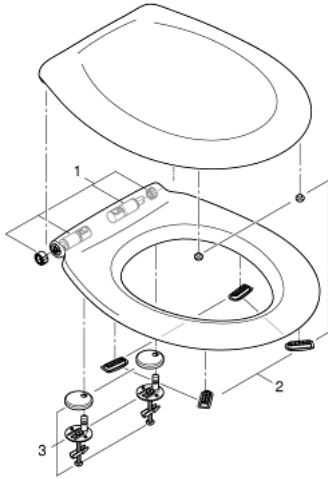

39 492 000 BAU CERAMIC WC SEAT

PRODUCT DESCRIPTION

- Colour: alpine white
- with lid
- quick release function
- detachable
- material: Duroplast
- including fixation set
- stainless steel hinges
- easy fixation from above
- weight bearing capacity 150 kg
- compatible with all Bau Ceramic bowls except 39 910 000

39 492 000 **BAU CERAMIC WC SEAT**

SPARE PARTS

- 1: Damper (Spare part-nr. 49528000)
- 2: Buffer set (Spare part-nr. 49530000)
- 3: Fixing set (Spare part-nr. 49529000)