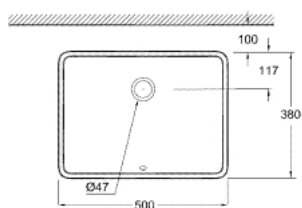

### PRODUCT DESCRIPTION

- Colour: alpine white
- installation from below
- with overflow
- 492 x 370 mm
- including fixation set
- sanitary ware
- GROHE HyperClean anti-bacterial glazing
- GROHE AquaCeramic antistick coating