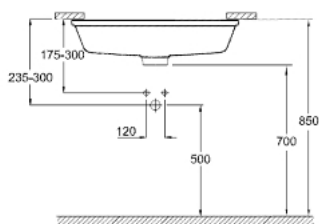

### PRODUCT DESCRIPTION

- Colour: alpine white
- installation from below
- with overflow
- 492 x 370 mm
- including fixation set
- sanitary ware
- GROHE HyperClean anti-bacterial glazing
- GROHE AquaCeramic antistick coating

39 480 00H **CUBE CERAMIC UNDER-COUNTER WASH BASIN 50**

**SPARE PARTS**

1: Mounting set (Spare part-nr. 49518000)