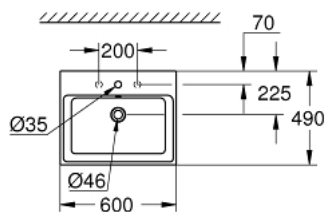

39 477 00H CUBE CERAMIC COUNTER TOP BASIN 60

PRODUCT DESCRIPTION

- Colour: alpine white
- flat back side glazed
- 1 hole punched, 2 holes pre-punched
- with overflow
- 600 x 490 mm
- including fixation set
- sanitary ware
- GROHE HyperClean anti-bacterial glazing
- GROHE AquaCeramic antistick coating

39 477 00H CUBE CERAMIC COUNTER TOP BASIN 60

SPARE PARTS

1: Mounting set (Spare part-nr. 49512000)