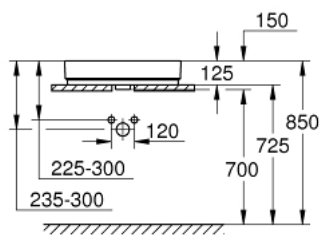

39 477 00H CUBE CERAMIC COUNTER TOP BASIN 60

PRODUCT DESCRIPTION

- Colour: alpine white
- flat back side glazed
- 1 hole punched, 2 holes pre-punched
- with overflow
- 600 x 490 mm
- including fixation set
- sanitary ware
- GROHE HyperClean anti-bacterial glazing
- GROHE AquaCeramic antistick coating

39 477 00H CUBE CERAMIC COUNTER TOP BASIN 60

SPARE PARTS

1: Mounting set (Spare part-nr. 49512000)