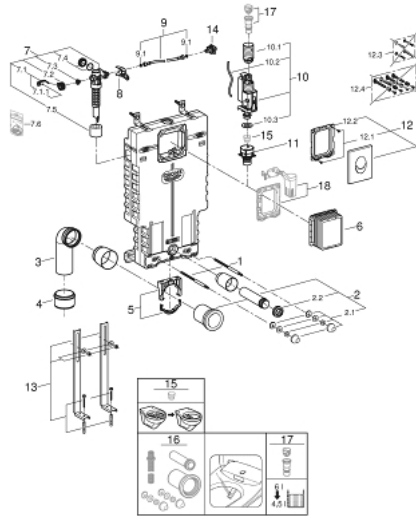

39 452 00D UNISSET 3-IN-1 SET FOR WC

PRODUCT DESCRIPTION

- Colour: chrome
- with flushing cistern GD 2, 3 - 4.5 l
- consisting of:
 - Uniset element for WC (38 643 001)
 - Skate Air flush plate, chrome, vertical installation (38 505 000)
 - support feet (37 304 000)

39 452 00D UNISSET 3-IN-1 SET FOR WC

SPARE PARTS

- 1: Threaded bolt (Spare part-nr. 4276400M)
- 2: WC inlet and outlet connecting set (Spare part-nr. 37311K00)
- 2.1: Basin fastening (Spare part-nr. 43511SH0)
- 2.2: Connector (Spare part-nr. 37119000)
- 3: PP-outlet bend Ø 90 mm (Spare part-nr. 42327000)
- 4: 4" Outlet Adaptor for Rapid SL (Spare part-nr. 42242000)
- 5: Support for outlet bend (Spare part-nr. 42243000)
- 6: Revision shaft