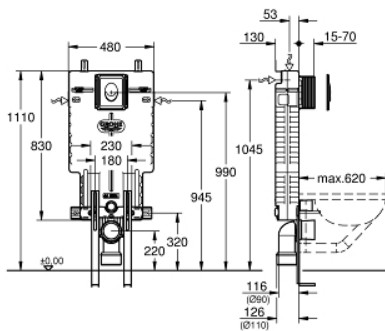

39 452 00D UNISSET 3-IN-1 SET FOR WC

PRODUCT DESCRIPTION

- Colour: chrome
- with flushing cistern GD 2, 3 - 4.5 l
- consisting of:
 - Uniset element for WC (38 643 001)
 - Skate Air flush plate, chrome, vertical installation (38 505 000)
 - support feet (37 304 000)

39 452 00D UNISSET 3-IN-1 SET FOR WC

SPARE PARTS

- 1: Threaded bolt (Spare part-nr. 4276400M)
- 2: WC inlet and outlet connecting set (Spare part-nr. 37311K00)
- 2.1: Basin fastening (Spare part-nr. 43511SH0)
- 2.2: Connector (Spare part-nr. 37119000)
- 3: PP-outlet bend Ø 90 mm (Spare part-nr. 42327000)
- 4: 4" Outlet Adaptor for Rapid SL (Spare part-nr. 42242000)
- 5: Support for outlet bend (Spare part-nr. 42243000)
- 6: Revision shaft