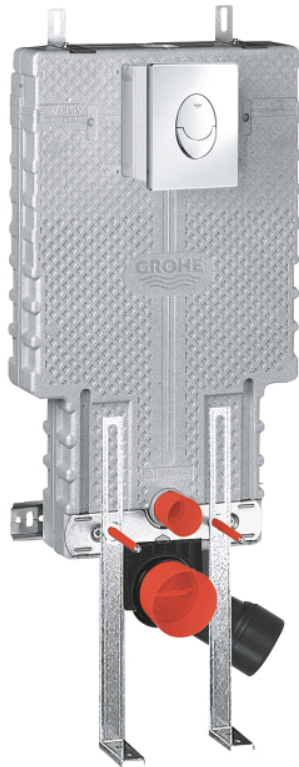

39 452 00D UNISSET 3-IN-1 SET FOR WC

PRODUCT DESCRIPTION

- Colour: chrome
- with flushing cistern GD 2, 3 - 4.5 l
- consisting of:
 - Uniset element for WC (38 643 001)
 - Skate Air flush plate, chrome, vertical installation (38 505 000)
 - support feet (37 304 000)

39 452 00D UNISSET 3-IN-1 SET FOR WC

SPARE PARTS

- 1: Threaded bolt (Spare part-nr. 4276400M)
- 2: WC inlet and outlet connecting set (Spare part-nr. 37311K00)
- 2.1: Basin fastening (Spare part-nr. 43511SH0)
- 2.2: Connector (Spare part-nr. 37119000)
- 3: PP-outlet bend Ø 90 mm (Spare part-nr. 42327000)
- 4: 4" Outlet Adaptor for Rapid SL (Spare part-nr. 42242000)
- 5: Support for outlet bend (Spare part-nr. 42243000)
- 6: Revision shaft