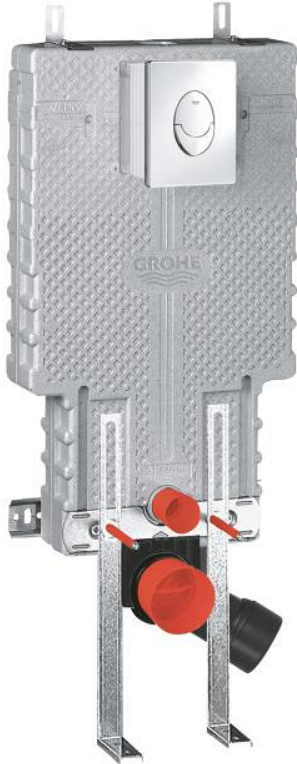

39 452 000 UNISSET 3-IN-1 SET FOR WC

PRODUCT DESCRIPTION

- Colour: chrome
- with flushing cistern GD 2
- consisting of:
 - Uniset element for WC (38 643 001)
 - Skate Air flush plate, chrome, vertical installation (38 505 000)
 - support feet (37 304 000)

39 452 000 UNISSET 3-IN-1 SET FOR WC

SPARE PARTS

- 1: Threaded bolt (Spare part-nr. 4276400M)
- 2: WC inlet and outlet connecting set (Spare part-nr. 37311K00)
- 2.1: Basin fastening (Spare part-nr. 43511SH0)
- 2.2: Connector (Spare part-nr. 37119000)
- 3: PP-outlet bend Ø 90 mm (Spare part-nr. 42327000)
- 4: 4" Outlet Adaptor for Rapid SL (Spare part-nr. 42242000)
- 5: Support for outlet bend (Spare part-nr. 42243000)
- 6: Revision shaft