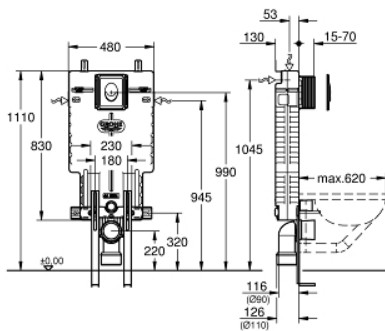

39 452 000 UNISSET 3-IN-1 SET FOR WC

SPARE PARTS

- 1: Threaded bolt (Spare part-nr. 4276400M)
- 2: WC inlet and outlet connecting set (Spare part-nr. 37311K00)
- 2.1: Basin fastening (Spare part-nr. 43511SH0)
- 2.2: Connector (Spare part-nr. 37119000)
- 3: PP-outlet bend Ø 90 mm (Spare part-nr. 42327000)
- 4: 4" Outlet Adaptor for Rapid SL (Spare part-nr. 42242000)
- 5: Support for outlet bend (Spare part-nr. 42243000)
- 6: Revision shaft

(Spare part-nr. 66783000)
- 7: Filling valve (Spare part-nr. 37095000)
- 7.1: Lever (Spare part-nr. 43734000)
- 7.1.1: Seal (Spare part-nr. 4377000M)
- 7.2: Valve head (Spare part-nr. 43536000)
- 7.3: Membrane (Spare part-nr. 4375800M)
- 7.4: Screw cap (Spare part-nr. 43735000)
- 7.5: Valve FLOAT, 5 pcs.. (Spare part-nr. 4379100M)
- 7.6: Set of seals (Spare part-nr. 43722000)*
- 8: Support device (Spare part-nr. 42246000)
- 9: Tube (Spare part-nr. 42233000)
- 9.1: Sealing washer (Spare part-nr. 0319100M)
- 10: Dual Flush discharge valve AV1 (Spare part-nr. 42320000)
- 10.1: Extension for overflow pipe (Spare part-nr. 42313000)
- 10.2: Pneumatic hose (Spare part-nr. 42319000)
- 10.3: Seal (Spare part-nr. 42310000)
- 11: Valve seat for GD2 (Spare part-nr. 42315000)
- 12: Flush plate (Spare part-nr. 38505000)
- 12.1: Screw (Spare part-nr. 6636200M)
- 12.2: Mounting frame (Spare part-nr. 43207000)
- 12.3: Fixing set (Spare part-nr. 4308500M)*
- 12.4: Fixing set (Spare part-nr. 4215800M)*
- 13: Support feet (Spare part-nr. 37304000)*
- 14: Water connection (Spare part-nr. 48561000)
- 15: Flow restrictor (Spare part-nr. 42300000)*
- 16: Retrofit kit for shower toilets Sensia Arena and Sensia Pro (Spare part-nr. 40899000)*
- 17: 4.5 l adapter for GD2 (Spare part-nr. 42333000)*
- 18: Adaptor (Spare part-nr. 38796000)*