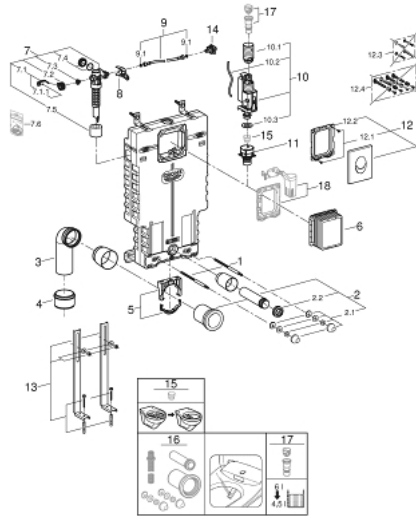

39 452 000 UNISSET 3-IN-1 SET FOR WC

SPARE PARTS

- 1: Threaded bolt (Spare part-nr. 4276400M)
- 2: WC inlet and outlet connecting set (Spare part-nr. 37311K00)
- 2.1: Basin fastening (Spare part-nr. 43511SH0)
- 2.2: Connector (Spare part-nr. 37119000)
- 3: PP-outlet bend Ø 90 mm (Spare part-nr. 42327000)
- 4: 4" Outlet Adaptor for Rapid SL (Spare part-nr. 42242000)
- 5: Support for outlet bend (Spare part-nr. 42243000)
- 6: Revision shaft

(Spare part-nr. 66783000)
- 7: Filling valve (Spare part-nr. 37095000)
- 7.1: Lever (Spare part-nr. 43734000)
- 7.1.1: Seal (Spare part-nr. 4377000M)
- 7.2: Valve head (Spare part-nr. 43536000)
- 7.3: Membrane (Spare part-nr. 4375800M)
- 7.4: Screw cap (Spare part-nr. 43735000)
- 7.5: Valve FLOAT, 5 pcs.. (Spare part-nr. 4379100M)
- 7.6: Set of seals (Spare part-nr. 43722000)*
- 8: Support device (Spare part-nr. 42246000)
- 9: Tube (Spare part-nr. 42233000)
- 9.1: Sealing washer (Spare part-nr. 0319100M)
- 10: Dual Flush discharge valve AV1 (Spare part-nr. 42320000)
- 10.1: Extension for overflow pipe (Spare part-nr. 42313000)
- 10.2: Pneumatic hose (Spare part-nr. 42319000)
- 10.3: Seal (Spare part-nr. 42310000)
- 11: Valve seat for GD2 (Spare part-nr. 42315000)
- 12: Flush plate (Spare part-nr. 38505000)
- 12.1: Screw (Spare part-nr. 6636200M)
- 12.2: Mounting frame (Spare part-nr. 43207000)
- 12.3: Fixing set (Spare part-nr. 4308500M)*
- 12.4: Fixing set (Spare part-nr. 4215800M)*
- 13: Support feet (Spare part-nr. 37304000)*
- 14: Water connection (Spare part-nr. 48561000)
- 15: Flow restrictor (Spare part-nr. 42300000)*
- 16: Retrofit kit for shower toilets Sensia Arena and Sensia Pro (Spare part-nr. 40899000)*
- 17: 4.5 l adapter for GD2 (Spare part-nr. 42333000)*
- 18: Adaptor (Spare part-nr. 38796000)*