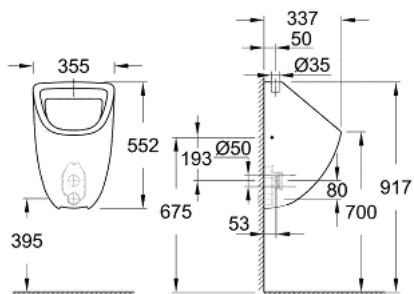

39 439 000 BAU CERAMIC URINAL

PRODUCT DESCRIPTION

- Colour: alpine white
- top inlet
- class 1, full flush 1 l
- including fixation set
- sanitary ware
- for installation please order urinal trap 39 732 000 (horizontal outlet) or 39 733 000 (vertical outlet), sold separately

39 439 000 **BAU CERAMIC URINAL**

SPARE PARTS

1: Mounting set (Spare part-nr. 49025000)