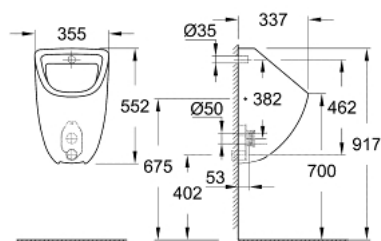

39 438 000 **BAU CERAMIC URINAL**

PRODUCT DESCRIPTION

- Colour: alpine white
- concealed inlet
- class 1, full flush 1 l
- including fixation set
- sanitary ware
- for installation please order urinal trap 39 732 000 (horizontal outlet) or 39 733 000 (vertical outlet), sold separately
- not compatible with temperature sensor 39 367 000

39 438 000 **BAU CERAMIC URINAL**

SPARE PARTS

1: Mounting set (Spare part-nr. 49025000)