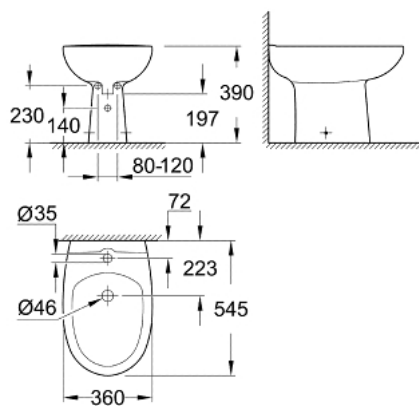

39 432 000 BAU CERAMIC FLOOR STANDING BIDET

PRODUCT DESCRIPTION

- Colour: alpine white
- 1 hole punched
- with overflow
- including fixation set
- sanitary ware

39 432 000 **BAU CERAMIC FLOOR STANDING BIDET**

SPARE PARTS

1: Mounting set (Spare part-nr. 49516000)