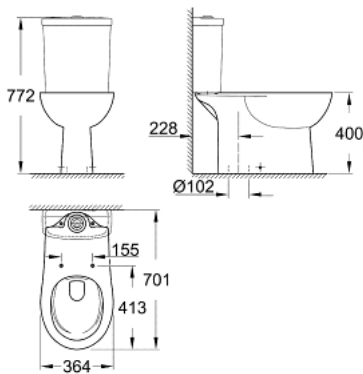

39 429 000 BAU CERAMIC FLOOR STANDING WC FOR CLOSE COUPLED COMBINATION

PRODUCT DESCRIPTION

- Colour: alpine white
- wash down
- rimless
- vertical outlet, concealed
- class 1, full flush 6 l according to EN997
- flushes with 3 l for small flush
- including fixation set
- cistern to be ordered separately
- sanitary ware
- compatible with seat and cover 39 492 000 (standard), 39 493 000 (soft close) and 39 923 000 (slim seat soft close)

39 429 000 **BAU CERAMIC FLOOR STANDING WC FOR CLOSE COUPLED COMBINATION**

SPARE PARTS

1: Mounting set (Spare part-nr. 49516000)