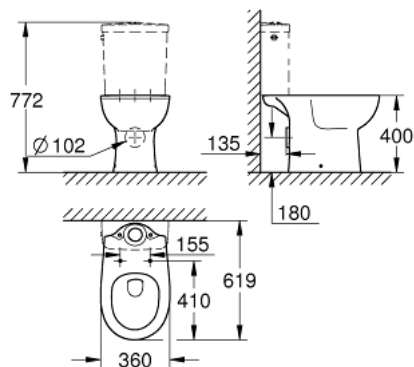

39 428 000 BAU CERAMIC FLOOR STANDING WC FOR CLOSE COUPLED COMBINATION

PRODUCT DESCRIPTION

- Colour: alpine white
- wash down
- boxed rim
- horizontal outlet
- class 1, full flush 6 l according to EN997
- flushes with 3 l for small flush
- including fixation set
- cistern to be ordered separately
- sanitary ware
- compatible with seat and cover 39 492 000 (standard) or 39 493 000 (soft close)

39 428 000 **BAU CERAMIC FLOOR STANDING WC FOR CLOSE COUPLED COMBINATION**

SPARE PARTS

1: Mounting set (Spare part-nr. 49516000)