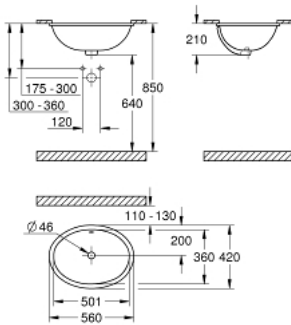

39 423 000 **BAU CERAMIC UNDERCOUNTER WASH BASIN 55**

PRODUCT DESCRIPTION

- Colour: alpine white
- installation from below
- with overflow
- 560 x 420 mm
- sanitary ware

39 423 000 **BAU CERAMIC UNDERCOUNTER WASH BASIN 55**

SPARE PARTS

1: Mounting set (Spare part-nr. 49518000)