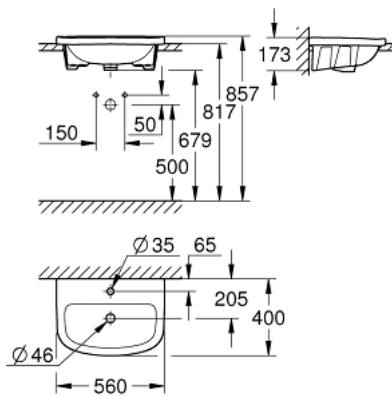

39 422 000 BAU CERAMIC COUNTER BASIN 55

PRODUCT DESCRIPTION

- Colour: alpine white
- built-in
- 1 hole punched
- with overflow
- 560 x 400 mm
- sanitary ware

39 422 000 **BAU CERAMIC COUNTER BASIN 55**

SPARE PARTS

1: Mounting set (Spare part-nr. 49512000)