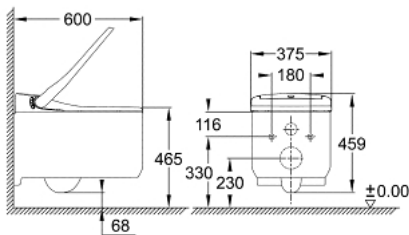

39 354 SH0 GROHE SENSA ARENA SMART TOILET FOR CONCEALED FLUSHING CISTERNS, WALL-HUNG

PRODUCT DESCRIPTION (1/2)

- Colour: alpine white
- GROHE Hygiene Clean: with antibacterial glazing HyperClean (SIAA Kokin Japanese standard compliant) and non-stick coating AquaCeramic
- GROHE Power Flush: rimless wash down with GROHE Triple Vortex flushing
- GROHE Skin Clean:
 - 2 dedicated adjustable spray arms (1 for anal area, 1 for front spray)
 - separate water way for front spray
 - oscillating spray (automatic forward and reverse motion of the spray)
 - pulsating spray for massage
 - adjustable spray intensity
 - automatic pre- and post-rinsing of spray nozzle with fresh water
 - integrated instant heater provides unlimited warm water
 - adjustable temperature
- Other functions
 - warm air dryer with adjustable temperature
 - odor extraction with filter
- Duroplast WC seat and lid with automatic opening/close function
- infra-red user detection
- seat control operation
- power switch
- inside bowl night light
- hidden water supply and power supply connections
- remote control
- smart phone app for iOS and Android
- includes:
 - noise protection sheet, mounting bases and washers
 - manual remote controller with wall-mounted holder
 - active carbon filter for odour absorption
 - water supply connection set for concealed cistern
 - nozzle guard
 - cable with system plug on device
- pressure 0.05 - 1 MPa (0.5 - 10 bar)

Pure Freude
an Wasser

39 354 SH0 GROHE SENSIA ARENA SMART TOILET FOR CONCEALED FLUSHING CISTERNS, WALL-HUNG

PRODUCT DESCRIPTION (2/2)

- nominal voltage 220-240 V AC
- main frequency 50-60 Hz
- type of protection IPX4
- complies with EN 1717
- CE approved