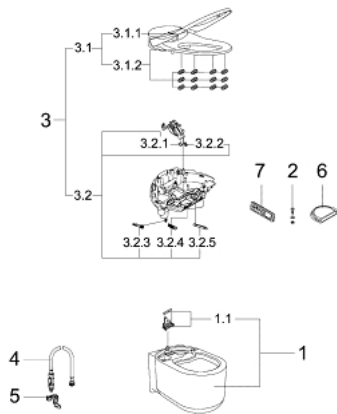

Pure Freude
an Wasser

39 354 SH0 GROHE SENSIA ARENA SMART TOILET FOR CONCEALED FLUSHING CISTERNS, WALL-HUNG

PRODUCT DESCRIPTION (2/2)

- nominal voltage 220-240 V AC
- main frequency 50-60 Hz
- type of protection IPX4
- complies with EN 1717
- CE approved

39 354 SH0 GROHE SENSA ARENA SMART TOILET FOR CONCEALED FLUSHING CISTERNS, WALL-HUNG

SPARE PARTS

- 1: WC-ceramic (Spare part-nr. 14937000)
- 1.1: Fixing member rear (Spare part-nr. 14969000)
- 2: Anti-theft screw (Spare part-nr. 14972000)
- 3: E-bidet unit (Spare part-nr. 14919000)
- 3.1: Unit cover assembly (Spare part-nr. 14975000)
- 3.1.1: WC lid (Spare part-nr. 14925SH0)
- 3.1.2: WC seat (Spare part-nr. 14924SH0)
- 3.2: Base plate assembly (Spare part-nr. 14973000)
- 3.2.1: Spray (Spare part-nr. 14929000)
- 3.2.2: Spray (Spare part-nr. 14928000)
- 3.2.3: Filter (Spare part-nr. 14927000)
- 3.2.4: Air filter (Spare part-nr. 14933000)
- 3.2.5: Nozzle guard (Spare part-nr. 14930000)
- 4: Connection hose assembly (Spare part-nr. 14974000)
- 5: Hose clip (Spare part-nr. 14971000)
- 6: splash protection (Spare part-nr. 14936000)
- 7: Remote control (Spare part-nr. 14926000)