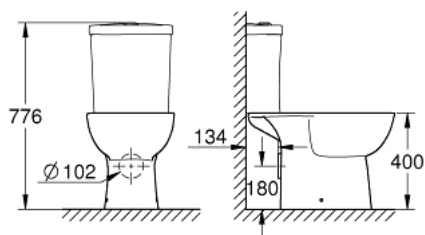

39 349 000 BAU CERAMIC FLOOR STANDING WC FOR CLOSE COUPLED COMBINATION

PRODUCT DESCRIPTION

- Colour: alpine white
- wash down
- rimless
- horizontal outlet
- class 1, full flush 6 l according to EN997
- flushes with 3 l for small flush
- including fixation set
- cistern to be ordered separately
- sanitary ware
- compatible with seat and cover 39 492 000 (standard), 39 493 000 (soft close) and 39 923 000 (slim seat soft close)

39 349 000 **BAU CERAMIC FLOOR STANDING WC FOR CLOSE COUPLED COMBINATION**

SPARE PARTS

1: Mounting set (Spare part-nr. 49516000)