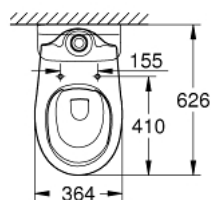

39 349 000 BAU CERAMIC FLOOR STANDING WC FOR CLOSE COUPLED COMBINATION

PRODUCT DESCRIPTION

- Colour: alpine white
- wash down
- rimless
- horizontal outlet
- class 1, full flush 6 l according to EN997
- flushes with 3 l for small flush
- including fixation set
- cistern to be ordered separately
- sanitary ware
- compatible with seat and cover 39 492 000 (standard), 39 493 000 (soft close) and 39 923 000 (slim seat soft close)

39 349 000 **BAU CERAMIC FLOOR STANDING WC FOR CLOSE COUPLED COMBINATION**

SPARE PARTS

1: Mounting set (Spare part-nr. 49516000)